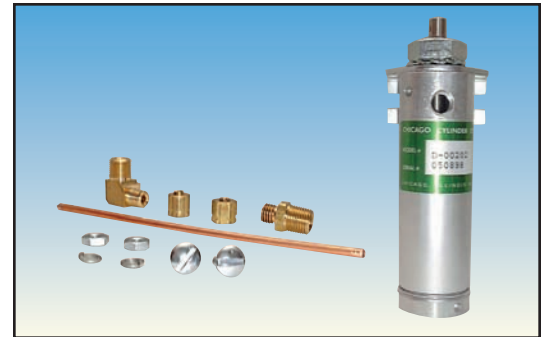

◀ **ASCO TENLAX MECHANICAL GAS VALVE**

Part #	Description
9075	¾" Gas Valve w/Tenlax Kit
9100	1" Gas Valve w/Tenlax Kit
9125	1¼" Gas Valve w/Tenlax Kit
9150	1½" Gas Valve w/Tenlax Kit
9200	2" Gas Valve w/Tenlax Kit
9250	2½" Gas Valve w/Tenlax Kit
9300	3" Gas Valve w/Tenlax Kit
890	Tenlax Kit

PNEUMATIC PISTON & KIT ▶

Parts Kit Includes:

- High Pressure Straight Fitting
- High Pressure 90 Degree Fitting
- 6" High Pressure Tube

Part #	Description
790	Pneumatic Piston & Kit
786	Small Parts Kit for 790

◀ **ASCO ELECTRIC GAS VALVE FOR ALL SYSTEMS**

Part #	Description
8075	¾" Solenoid Gas Valve - 120VAC
8100	1" Solenoid Gas Valve - 120VAC
8125	1¼" Solenoid Gas Valve - 120VAC
8150	1½" Solenoid Gas Valve - 120VAC
8200	2" Solenoid Gas Valve - 120VAC
8250	2½" Solenoid Gas Valve - 120VAC
8300	3" Solenoid Gas Valve - 120VAC