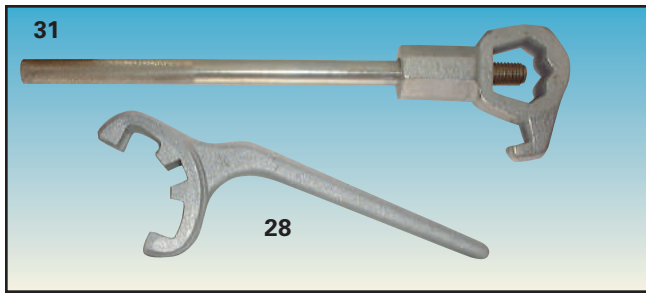

# Caps, Couplings, Plugs & Wrenches

## ▲ WRENCHES

Part #	Description
28	Trinal Wrench, Combo 1½" — 2½"
31	Hydrant Spanner Wrench, 2½" Adjustable

## ▲ BRASS COUPLING SETS

Part #	Description
HCNST	1½" NST Brass Coupling Set
HCNPSH	1½" NPSH Brass Coupling Set
UTG	Tail Gasket for Coupling
UT	Expansion Ring for Coupling
SHG	Swivel Gasket

## ▼ BREAK CAPS

- Choose Aluminum or Plastic

Part #	Description
BC25A	2½" Aluminum Break Cap w/ Eye Bolts
BC25P	2½" Plastic Break Cap w/ Eye Bolts
BC25D	Adjustable Plastic Break Cap

**Top Dog's  
Custom  
Order**