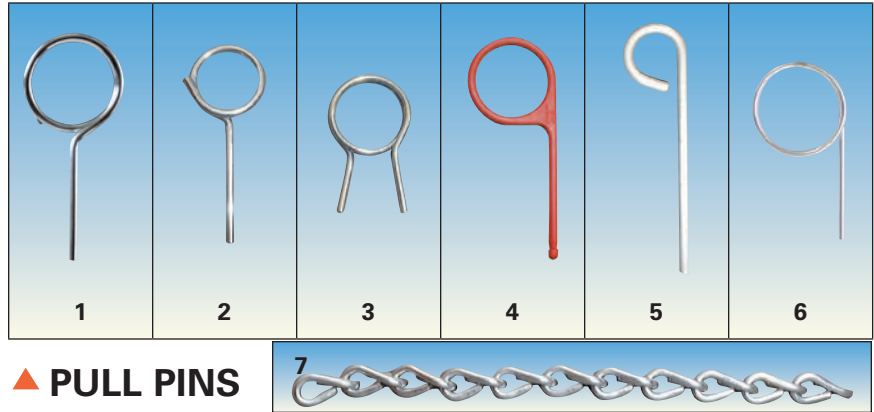

▼ **PULL PIN**

- Our Most Popular Pull Pin!
- Standard Package Quantity: 100/Bag,
- Priced Individually

Part #	Description
PIN01	Single Prong Pull Pin

DIAMOND STRIKE PULL PIN

Part #	Description
951236DS	Diamond Strike Pull Pin

▼ **NYLON CHAIN FOR PULL PIN**

Part#	Description
0532AX	Nylon Chain for Pull Pin - 24 pack

▼ **SURE-LOCK SEALS**

- Ideal for Tag Hangers or Seals
- White Color
- 14 lb. Break Strength

Part #	Size	Description
330W	5½"	Sure-Lock Seals, 500 per bag
330B	5½"	Sure-Lock Seals, 5000 per box

▲ **PULL PINS**

#	Part #	Description
1	PIN03	Single Prong (Thin) Fyr-Fyter Pull Pin
2	PIN05	Single Prong Commercial Pull Pin
3	PIN04	Double Prong Kidde Style Pull Pin
4	PIN06	Shearable Plastic Pull Pin
5	PIN09	Hose Rack Pull Pin
6	PIN10	Single Prong Pull Pin - Large Ring
7	BB12	"Double Jack" Chain - 12"
7	365	"Double Jack" Chain - 4"

▲ **UNIVERSAL HOSE STRAP & CLIPS**

#	Part #	Description
1	HCLIP	Stainless Steel Hose Clip
2	HH1	CO ² Horn Holder
3	STRAP1	Universal Hose Strap — 36"
3	STRAP2	Universal Hose Strap — 24"

Charge It!

Phone: **1-905-791-3102** • Fax: **1-905-791-2191**
1-800-268-0146 **1-800-565-3526**