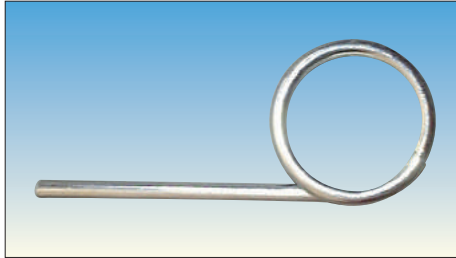

▼ **PULL PIN**

- Our Most Popular Pull Pin!
- Standard Package Quantity: 100/Bag,
- Priced Individually

Part #	Description
PIN01	Single Prong Pull Pin

DIAMOND STRIKE PULL PIN

Part #	Description
951236DS	Diamond Strike Pull Pin

▼ **NYLON CHAIN FOR PULL PIN**

Part#	Description
0532AX	Nylon Chain for Pull Pin - 24 pack

▼ **SURE-LOCK SEALS**

- Ideal for Tag Hangers or Seals
- White Color
- 14 lb. Break Strength

Part #	Size	Description
330W	5½"	Sure-Lock Seals, 500 per bag
330B	5½"	Sure-Lock Seals, 5000 per box