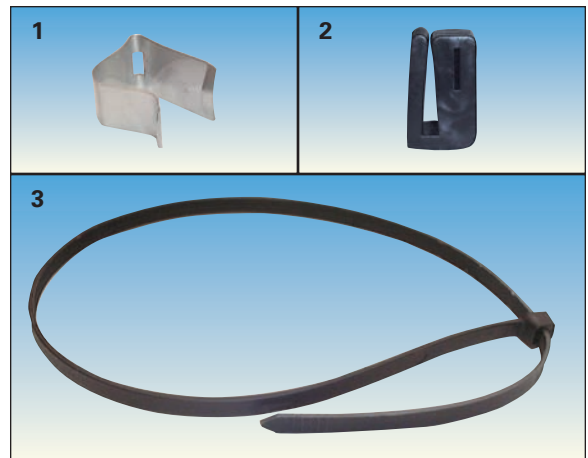

▼ **PULL PIN**

- Our Most Popular Pull Pin!
- Standard Package Quantity: 100/Bag,
- Priced Individually

Part #	Description
PIN01	Single Prong Pull Pin

DIAMOND STRIKE PULL PIN

Part #	Description
951236DS	Diamond Strike Pull Pin

▼ **NYLON CHAIN FOR PULL PIN**

Part#	Description
0532AX	Nylon Chain for Pull Pin - 24 pack

▼ **SURE-LOCK SEALS**

- Ideal for Tag Hangers or Seals
- White Color
- 14 lb. Break Strength

Part #	Size	Description
330W	5½"	Sure-Lock Seals, 500 per bag
330B	5½"	Sure-Lock Seals, 5000 per box

▲ **PULL PINS**

#	Part #	Description
1	PIN03	Single Prong (Thin) Fyr-Fyter Pull Pin
2	PIN05	Single Prong Commercial Pull Pin
3	PIN04	Double Prong Kidde Style Pull Pin
4	PIN06	Shearable Plastic Pull Pin
5	PIN09	Hose Rack Pull Pin
6	PIN10	Single Prong Pull Pin - Large Ring
7	BB12	"Double Jack" Chain - 12"
7	365	"Double Jack" Chain - 4"

▲ **UNIVERSAL HOSE STRAP & CLIPS**

#	Part #	Description
1	HCLIP	Stainless Steel Hose Clip
2	HH1	CO ² Horn Holder
3	STRAP1	Universal Hose Strap — 36"
3	STRAP2	Universal Hose Strap — 24"

Charge It!

Phone: **1-905-791-3102** • Fax: **1-905-791-2191**
1-800-268-0146 **1-800-565-3526**