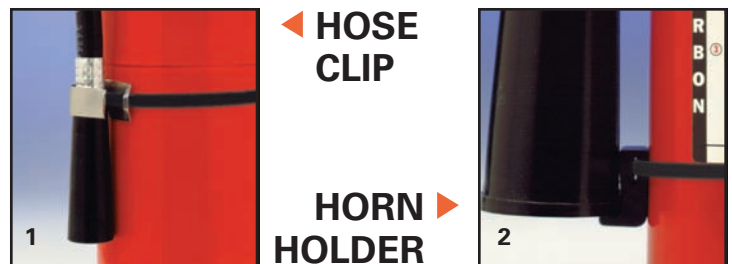

▲ **UNIVERSAL HOSE STRAP & CLIPS**

#	Part #	Description
1	HCLIP	Stainless Steel Hose Clip
2	HH1	CO² Horn Holder
3	STRAP1	Universal Hose Strap — 36"
3	STRAP2	Universal Hose Strap — 24"

Charge It!

Phone: **1-905-791-3102** • Fax: **1-905-791-2191**
1-800-268-0146 **1-800-565-3526**