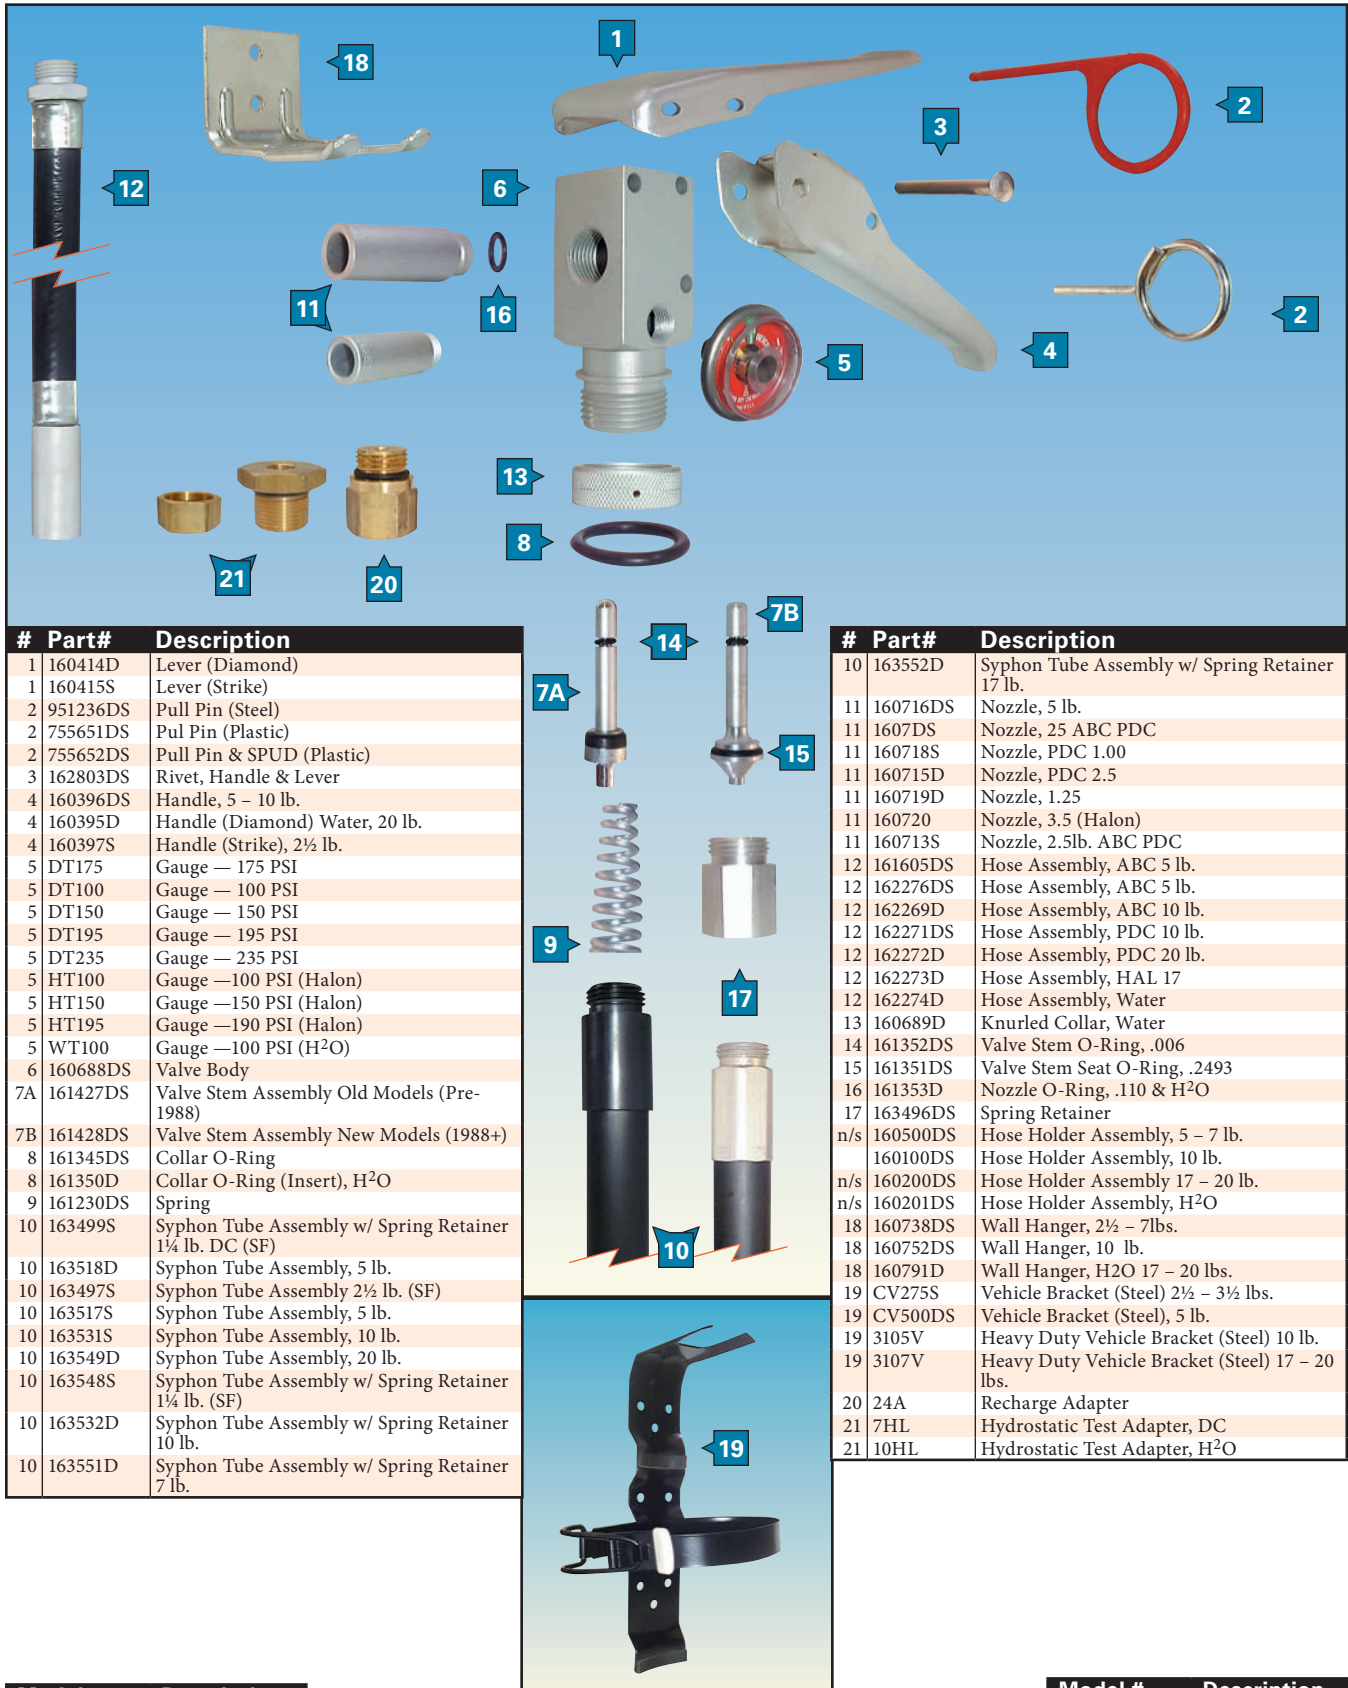

2½ – 20 lb. Dry Chemical, Halon; 2½ Gallon H<sup>2</sup>O

WBDL-ABC5; WBDL-ABC10; WBDL-ABC20; WBDL-SB5; WBDL-SB10; WBDL-SB20

#	Part#	Description
1	160414D	Lever (Diamond)
1	160415S	Lever (Strike)
2	951236DS	Pull Pin (Steel)
2	755651DS	Pul Pin (Plastic)
2	755652DS	Pull Pin & SPUD (Plastic)
3	162803DS	Rivet, Handle & Lever
4	160396DS	Handle, 5 – 10 lb.
4	160395D	Handle (Diamond) Water, 20 lb.
4	160397S	Handle (Strike), 2½ lb.
5	DT175	Gauge — 175 PSI
5	DT100	Gauge — 100 PSI
5	DT150	Gauge — 150 PSI
5	DT195	Gauge — 195 PSI
5	DT235	Gauge — 235 PSI
5	HT100	Gauge —100 PSI (Halon)
5	HT150	Gauge —150 PSI (Halon)
5	HT195	Gauge —190 PSI (Halon)
5	WT100	Gauge —100 PSI (H <sup>2</sup> O)
6	160688DS	Valve Body
7A	161427DS	Valve Stem Assembly Old Models (Pre-1988)
7B	161428DS	Valve Stem Assembly New Models (1988+)
8	161345DS	Collar O-Ring
8	161350D	Collar O-Ring (Insert), H <sup>2</sup> O
9	161230DS	Spring
10	163499S	Syphon Tube Assembly w/ Spring Retainer 1¼ lb. DC (SF)
10	163518D	Syphon Tube Assembly, 5 lb.
10	163497S	Syphon Tube Assembly 2½ lb. (SF)
10	163517S	Syphon Tube Assembly, 5 lb.
10	163531S	Syphon Tube Assembly, 10 lb.
10	163549D	Syphon Tube Assembly, 20 lb.
10	163548S	Syphon Tube Assembly w/ Spring Retainer 1¼ lb. (SF)
10	163532D	Syphon Tube Assembly w/ Spring Retainer 10 lb.
10	163551D	Syphon Tube Assembly w/ Spring Retainer 7 lb.