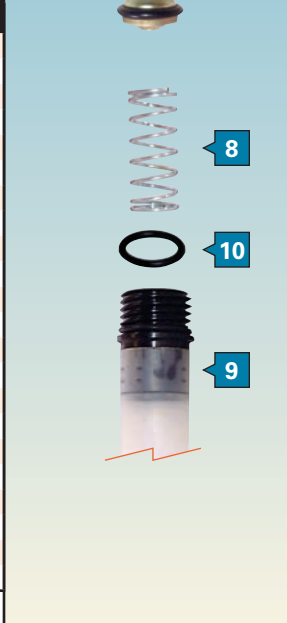

Pyrene/Kidde

2½ –20 lb. Dry Chemical

70234, 70235, 70305, 70308, 70352, 70353, 70358, 70384, 70385, 70606, 70607, 70609

Extinguisher Component Parts

#	Part #	Description
1	300592PY	Lever
2	300558PY	Handle
3	320751PY	Short Rivet
4	320750PY	Long Rivet
5	366698PY	Valve Body
6	DT195	Gauge - 195 PSI
6	DT175	Gauge - 175 PSI
7	440068PY	Valve Stem Assembly
8	320732PY	Spring
9	320701PY	Syphon Tube 2½ lb.
9	320702PY	Syphon Tube 5 lb.
9	320704PY	Syphon Tube 10 lb.
9	320705PY	Syphon Tube 20 lb.
10	320167PY	Coupling O-Ring
11	320337PY	Nozzle 2½ lb. ABC
12	259641PY	Collar O-Ring
13	440089PY	Hose Assembly 5 lb. ABC
13	440124PY	Hose Assembly 10 lb. ABC
13	440126PY	Hose Assembly 20 lb. ABC
13	440090PY	Hose Assembly 5 lb. BC
13	440257PY	Hose Assembly 10 lb. BC
13	440127PY	Hose Assembly 20 lb. BC

#	Part #	Description
13	440242PY	Hose Assembly 5 lb. PK
13	440243PY	Hose Assembly 10 lb. PK
13	440331PY	Hose Assembly 20 lb. PK
14	STRAP1	36" Band Strap
14	STRAP2	24" Band Strap
15	HCLIP	Hose Clip for use with STRAP1 & STRAP2
16	340358PY	Wall Hanger 5 lb.
16	320688PY	Wall Hanger 10 lb.
16	320687PY	Wall Hanger 20 lb.
17	466401PY	Vehicle Bracket 2½ lb.
17	466400PY	Vehicle Bracket 5 lb.
17	3104V	Heavy Duty Vehicle Bracket 5 lb.
n/s	3105V	Heavy Duty Vehicle Bracket 10 lb.
n/s	3106V	Heavy Duty Vehicle Bracket 20 lb.
18	35A	Recharge Adapter (Small Unit)
18	23A	Recharge Adapter (Large Unit)