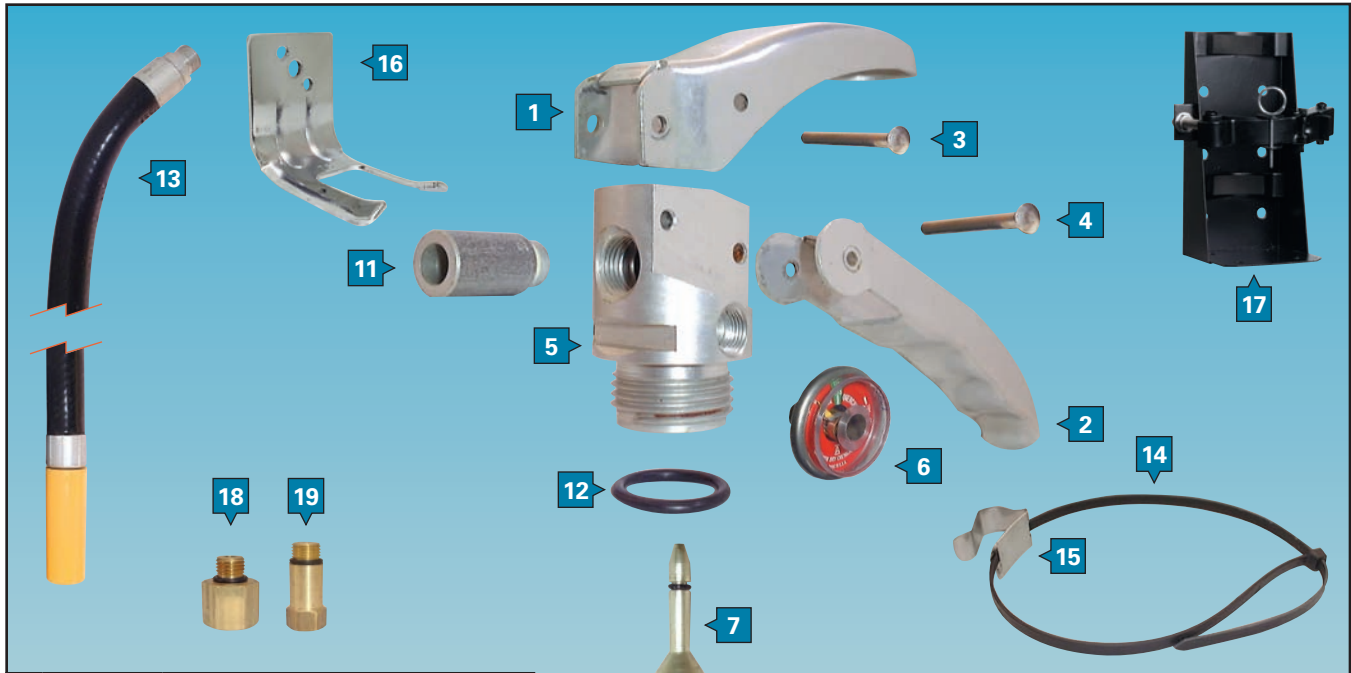

Pyrene/Kidde

2½ –20 lb. Dry Chemical

70234, 70235, 70305, 70308, 70352, 70353, 70358, 70384, 70385, 70606, 70607, 70609

Extinguisher Component Parts

#	Part #	Description
1	300592PY	Lever
2	300558PY	Handle
3	320751PY	Short Rivet
4	320750PY	Long Rivet
5	366698PY	Valve Body
6	DT195	Gauge - 195 PSI
6	DT175	Gauge - 175 PSI
7	440068PY	Valve Stem Assembly
8	320732PY	Spring
9	320701PY	Syphon Tube 2½ lb.
9	320702PY	Syphon Tube 5 lb.
9	320704PY	Syphon Tube 10 lb.
9	320705PY	Syphon Tube 20 lb.
10	320167PY	Coupling O-Ring
11	320337PY	Nozzle 2½ lb. ABC
12	259641PY	Collar O-Ring
13	440089PY	Hose Assembly 5 lb. ABC
13	440124PY	Hose Assembly 10 lb. ABC
13	440126PY	Hose Assembly 20 lb. ABC
13	440090PY	Hose Assembly 5 lb. BC
13	440257PY	Hose Assembly 10 lb. BC
13	440127PY	Hose Assembly 20 lb. BC

#	Part #	Description
13	440242PY	Hose Assembly 5 lb. PK
13	440243PY	Hose Assembly 10 lb. PK
13	440331PY	Hose Assembly 20 lb. PK
14	STRAP1	36" Band Strap
14	STRAP2	24" Band Strap
15	HCLIP	Hose Clip for use with STRAP1 & STRAP2
16	340358PY	Wall Hanger 5 lb.
16	320688PY	Wall Hanger 10 lb.
16	320687PY	Wall Hanger 20 lb.
17	466401PY	Vehicle Bracket 2½ lb.
17	466400PY	Vehicle Bracket 5 lb.
17	3104V	Heavy Duty Vehicle Bracket 5 lb.
n/s	3105V	Heavy Duty Vehicle Bracket 10 lb.
n/s	3106V	Heavy Duty Vehicle Bracket 20 lb.
18	35A	Recharge Adapter (Small Unit)
18	23A	Recharge Adapter (Large Unit)

Model #	Description
70234	2¾ lb. BC
70235	2¾ lb. BC
70305	10 lb. BC

Model #	Description
70308	20 lb. BC
70352	6 lb. BC
70353	6 lb. BC

Model #	Description
70358	2½ lb. ABC
70384	2½ lb. ABC
70385	2½ lb. ABC